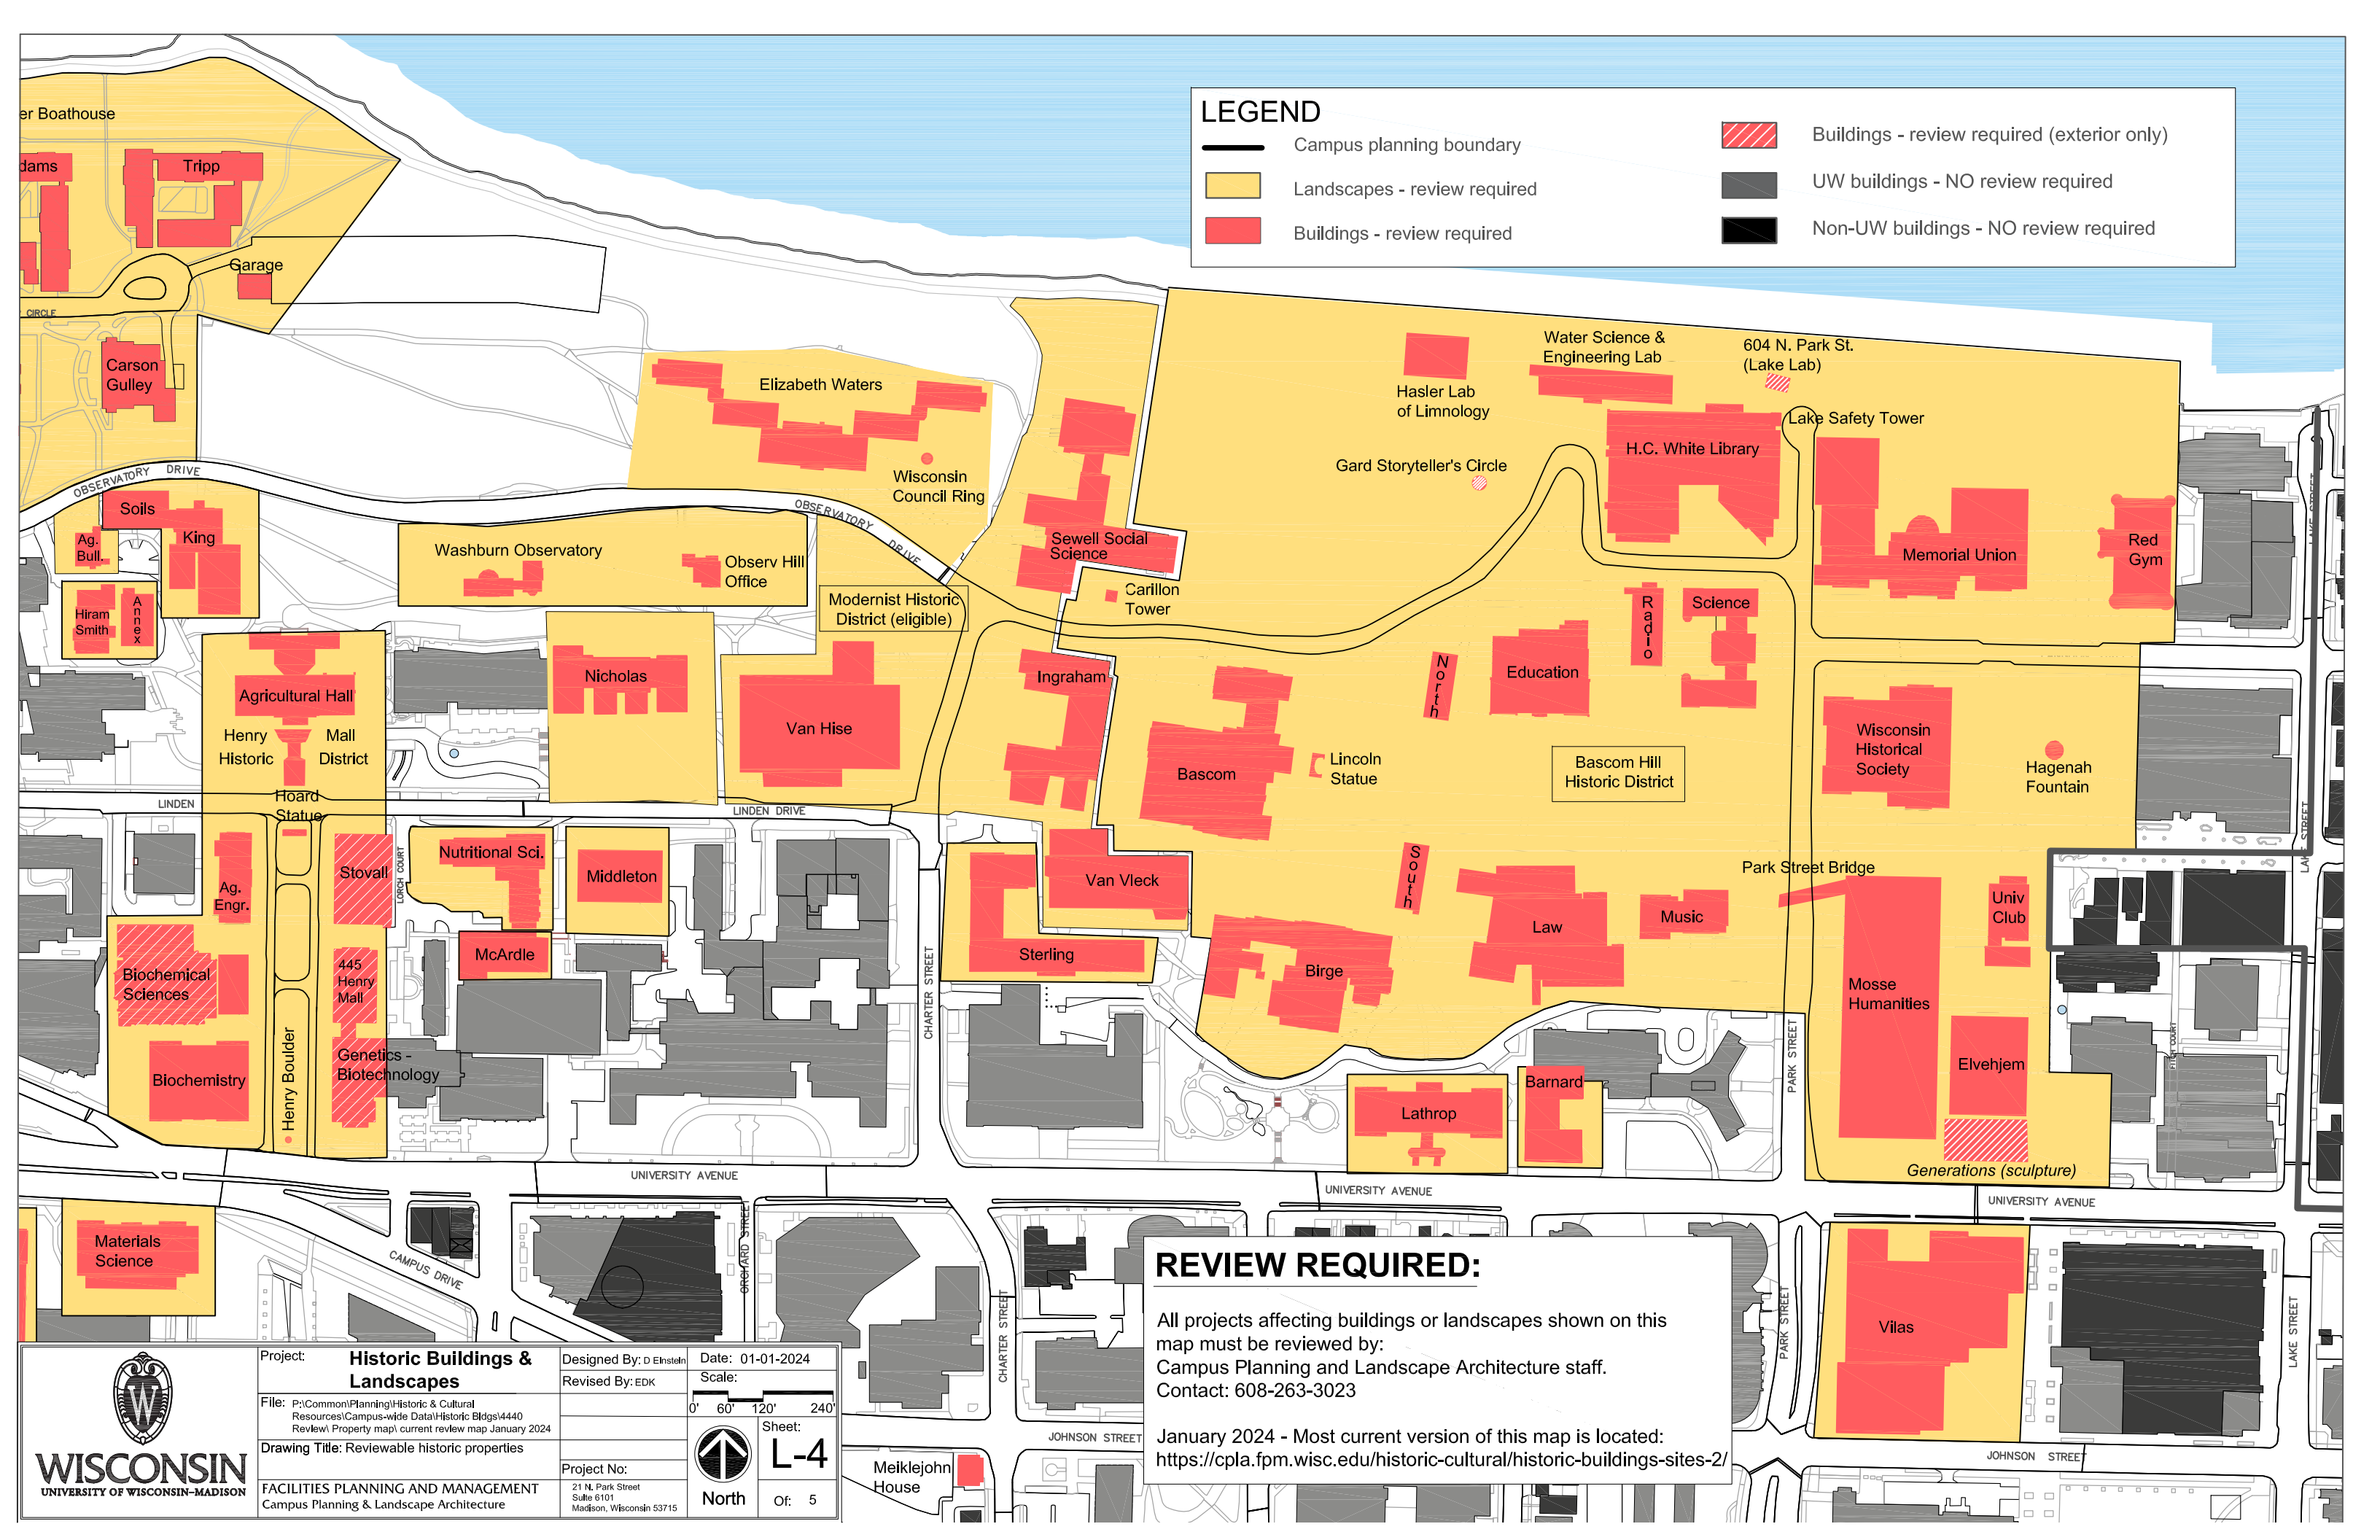

LEGEND

- Campus planning boundary
- Landscapes - review required
- Buildings - review required
- Buildings - review required (exterior only)
- UW buildings - NO review required
- Non-UW buildings - NO review required

REVIEW REQUIRED:

All projects affecting buildings or landscapes shown on this map must be reviewed by:
 Campus Planning and Landscape Architecture staff.
 Contact: 608-263-3023

January 2024 - Most current version of this map is located:
<https://cpla.fpm.wisc.edu/historic-cultural/historic-buildings-sites-2/>

Meiklejohn House