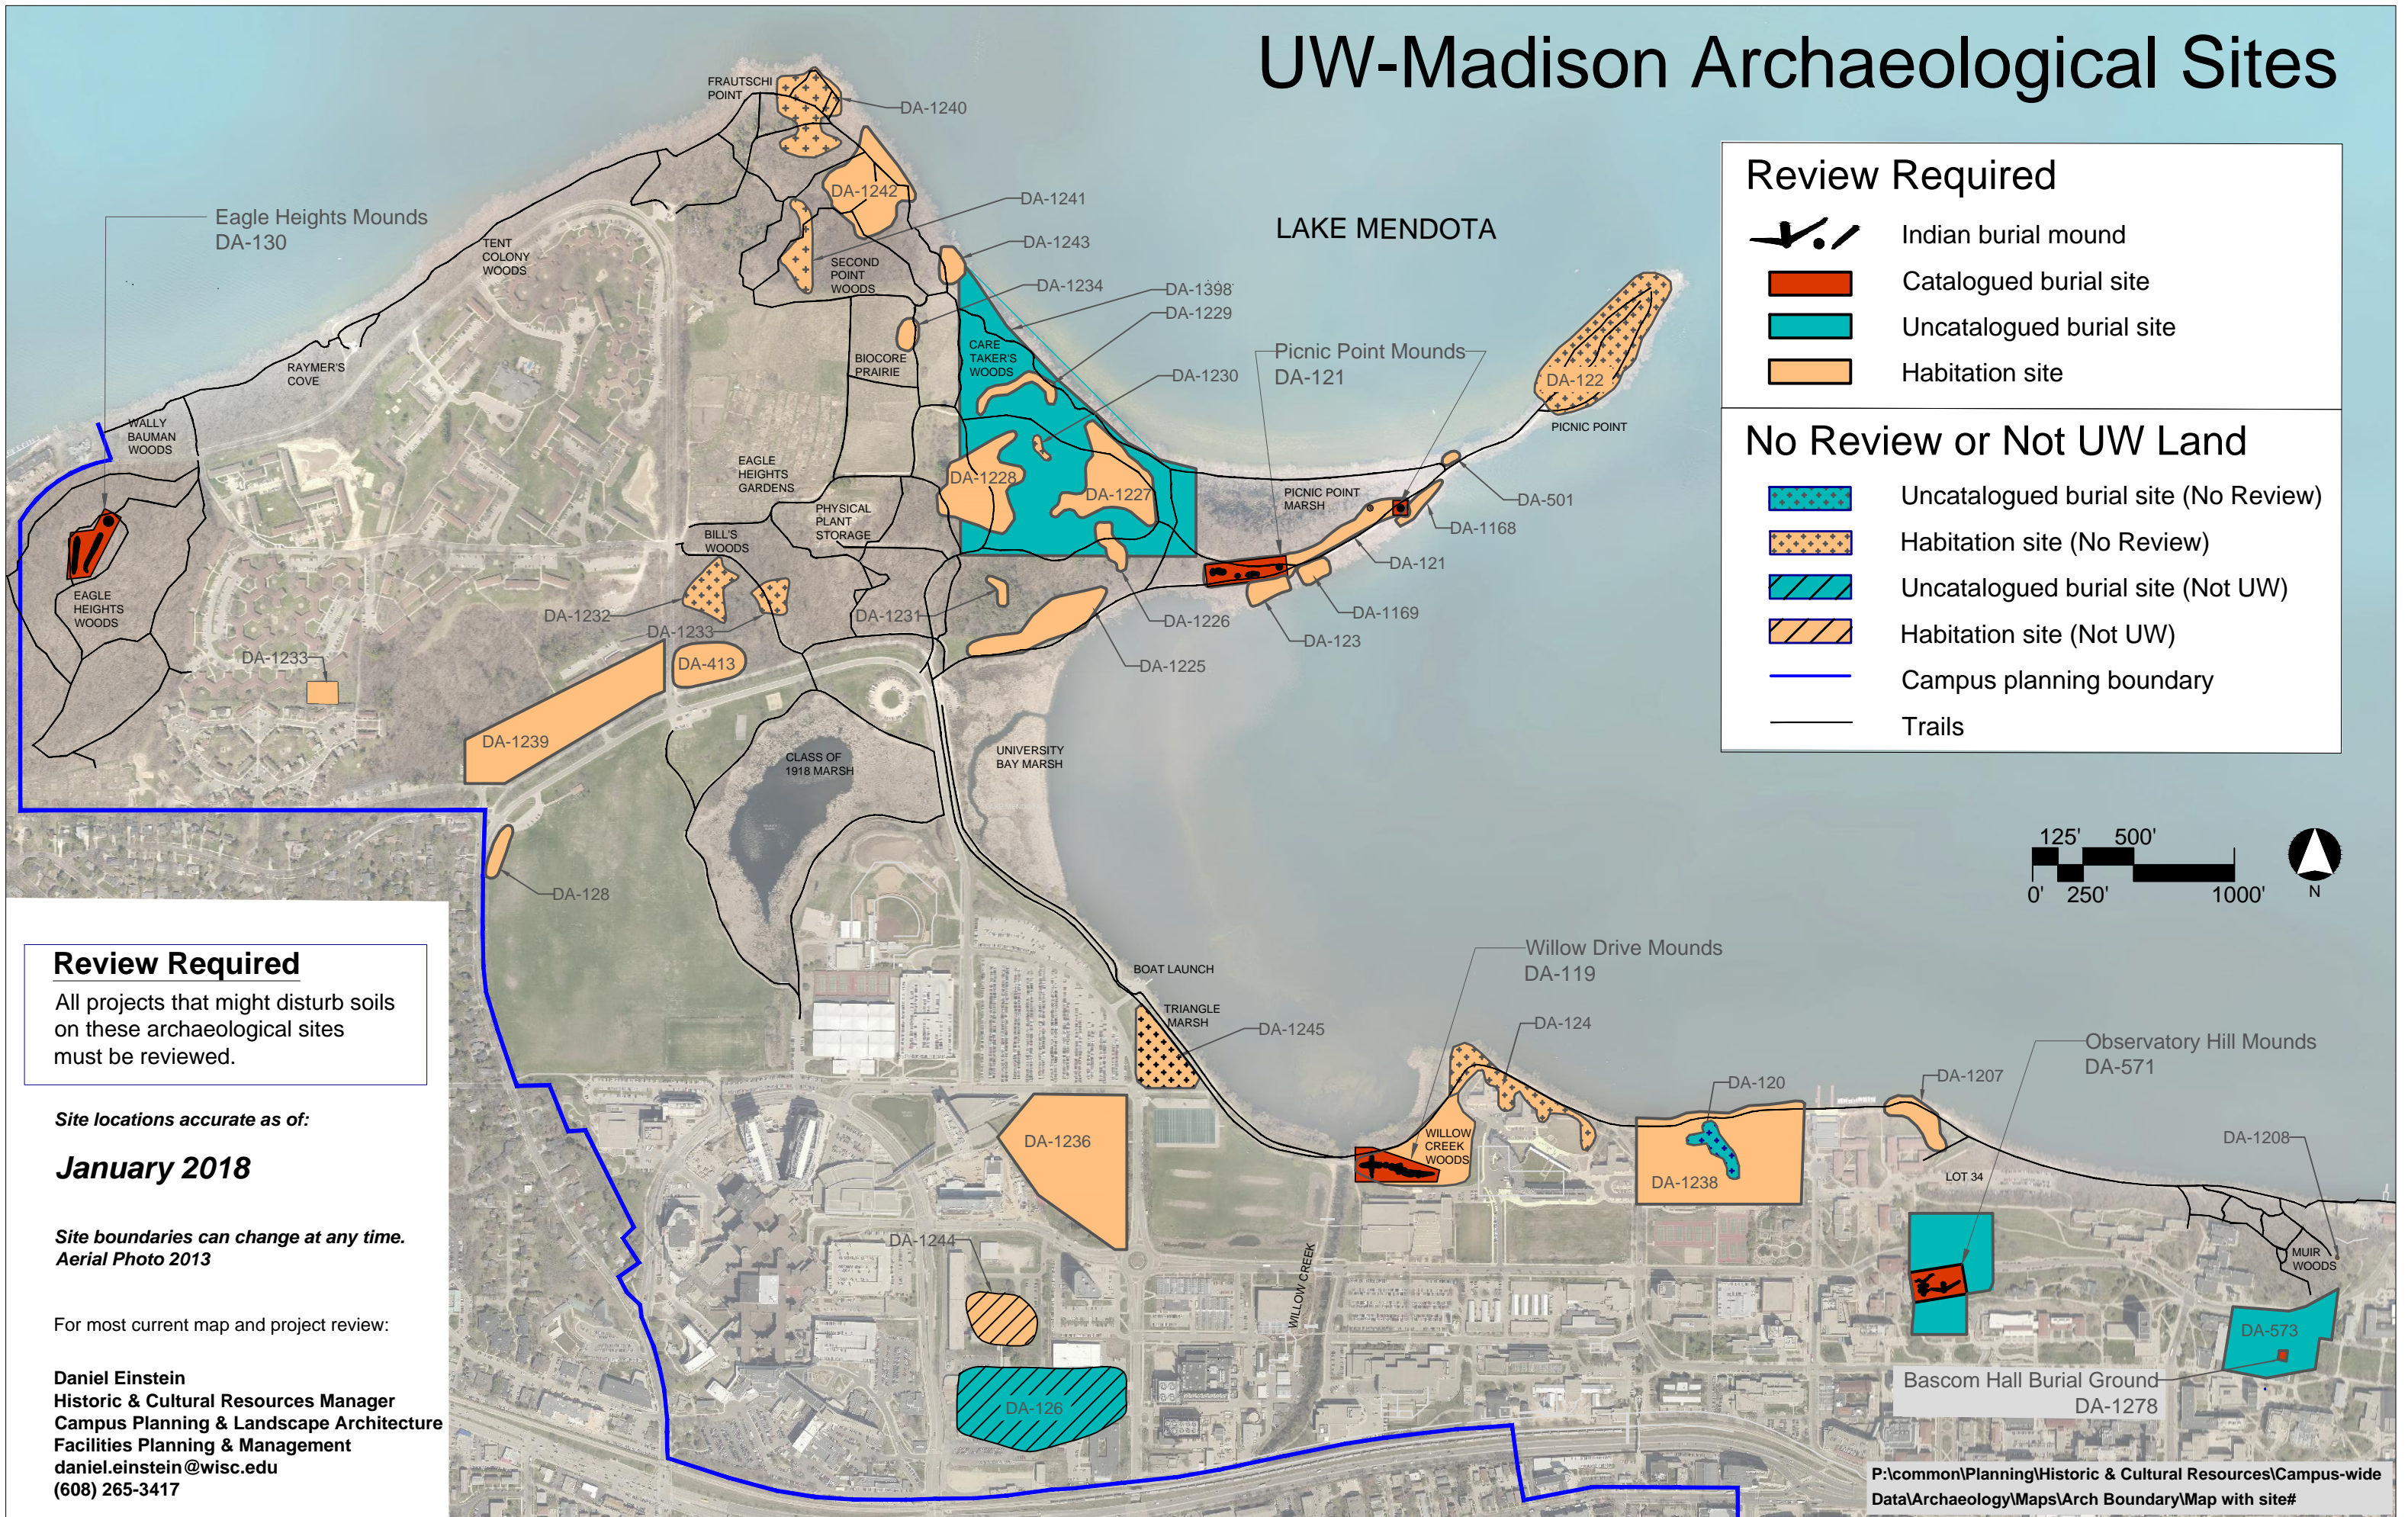

UW-Madison Archaeological Sites

Review Required

- Indian burial mound
- Catalogued burial site
- Uncatalogued burial site
- Habitation site

No Review or Not UW Land

- Uncatalogued burial site (No Review)
- Habitation site (No Review)
- Uncatalogued burial site (Not UW)
- Habitation site (Not UW)
- Campus planning boundary
- Trails

Review Required
 All projects that might disturb soils on these archaeological sites must be reviewed.

Site locations accurate as of:
January 2018

Site boundaries can change at any time.
Aerial Photo 2013